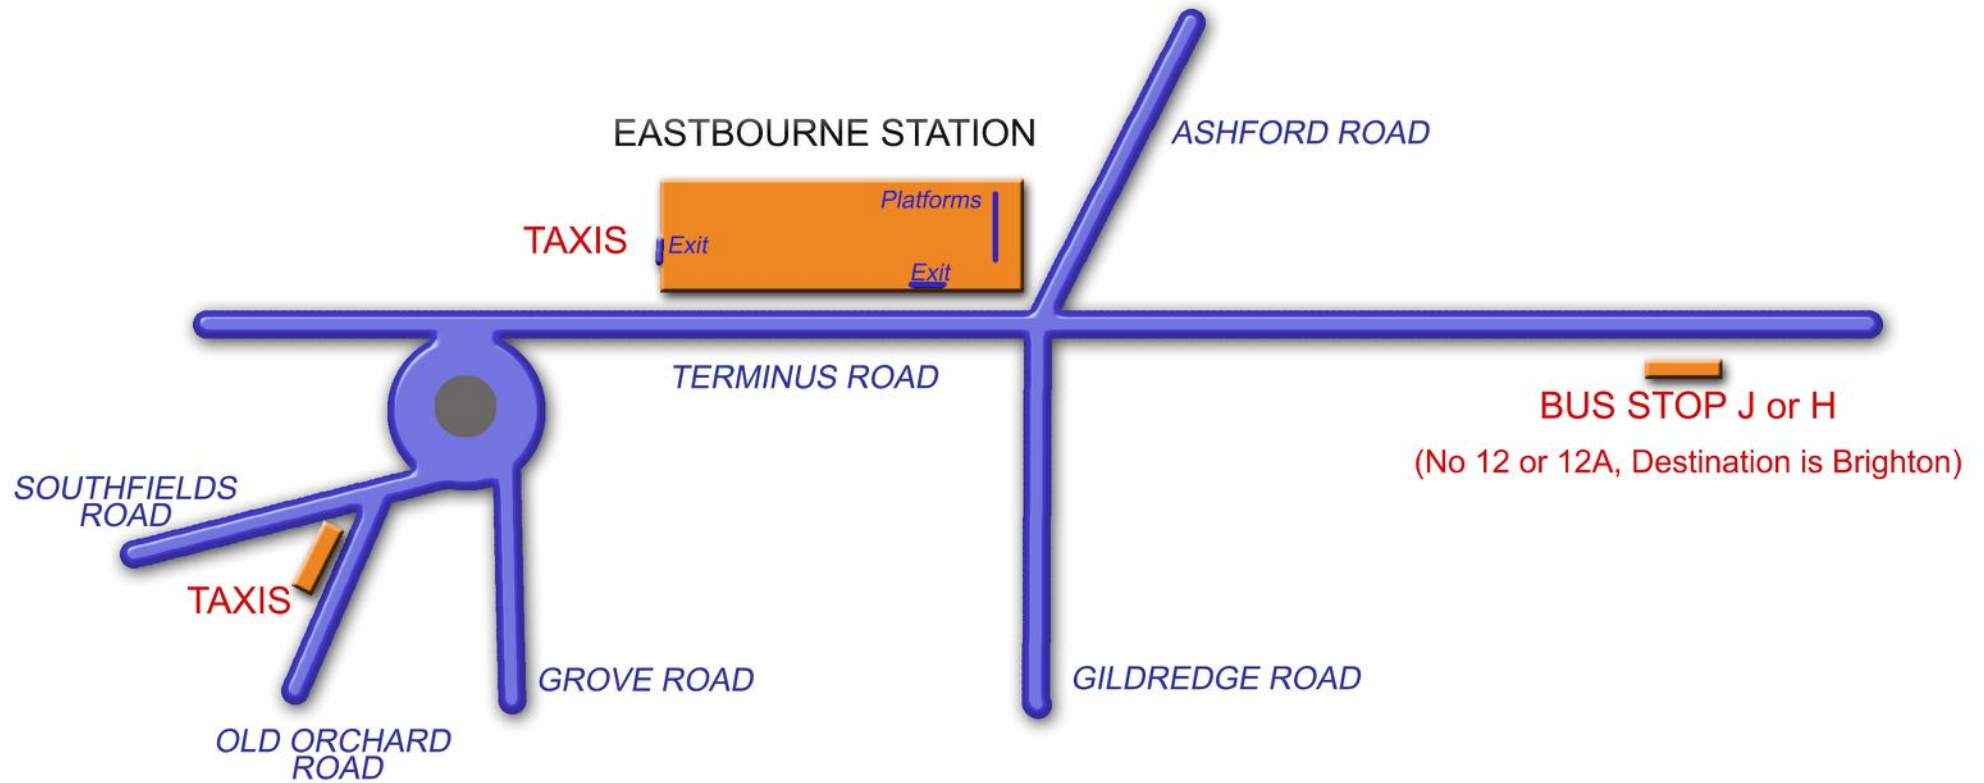

# TRANSPORT TO GAYLES FROM EASTBOURNE STATION

LITTLE GAYLES, GAYLES, FRISTON, EASTBOURNE, BN20 0BA  
07721 023 845